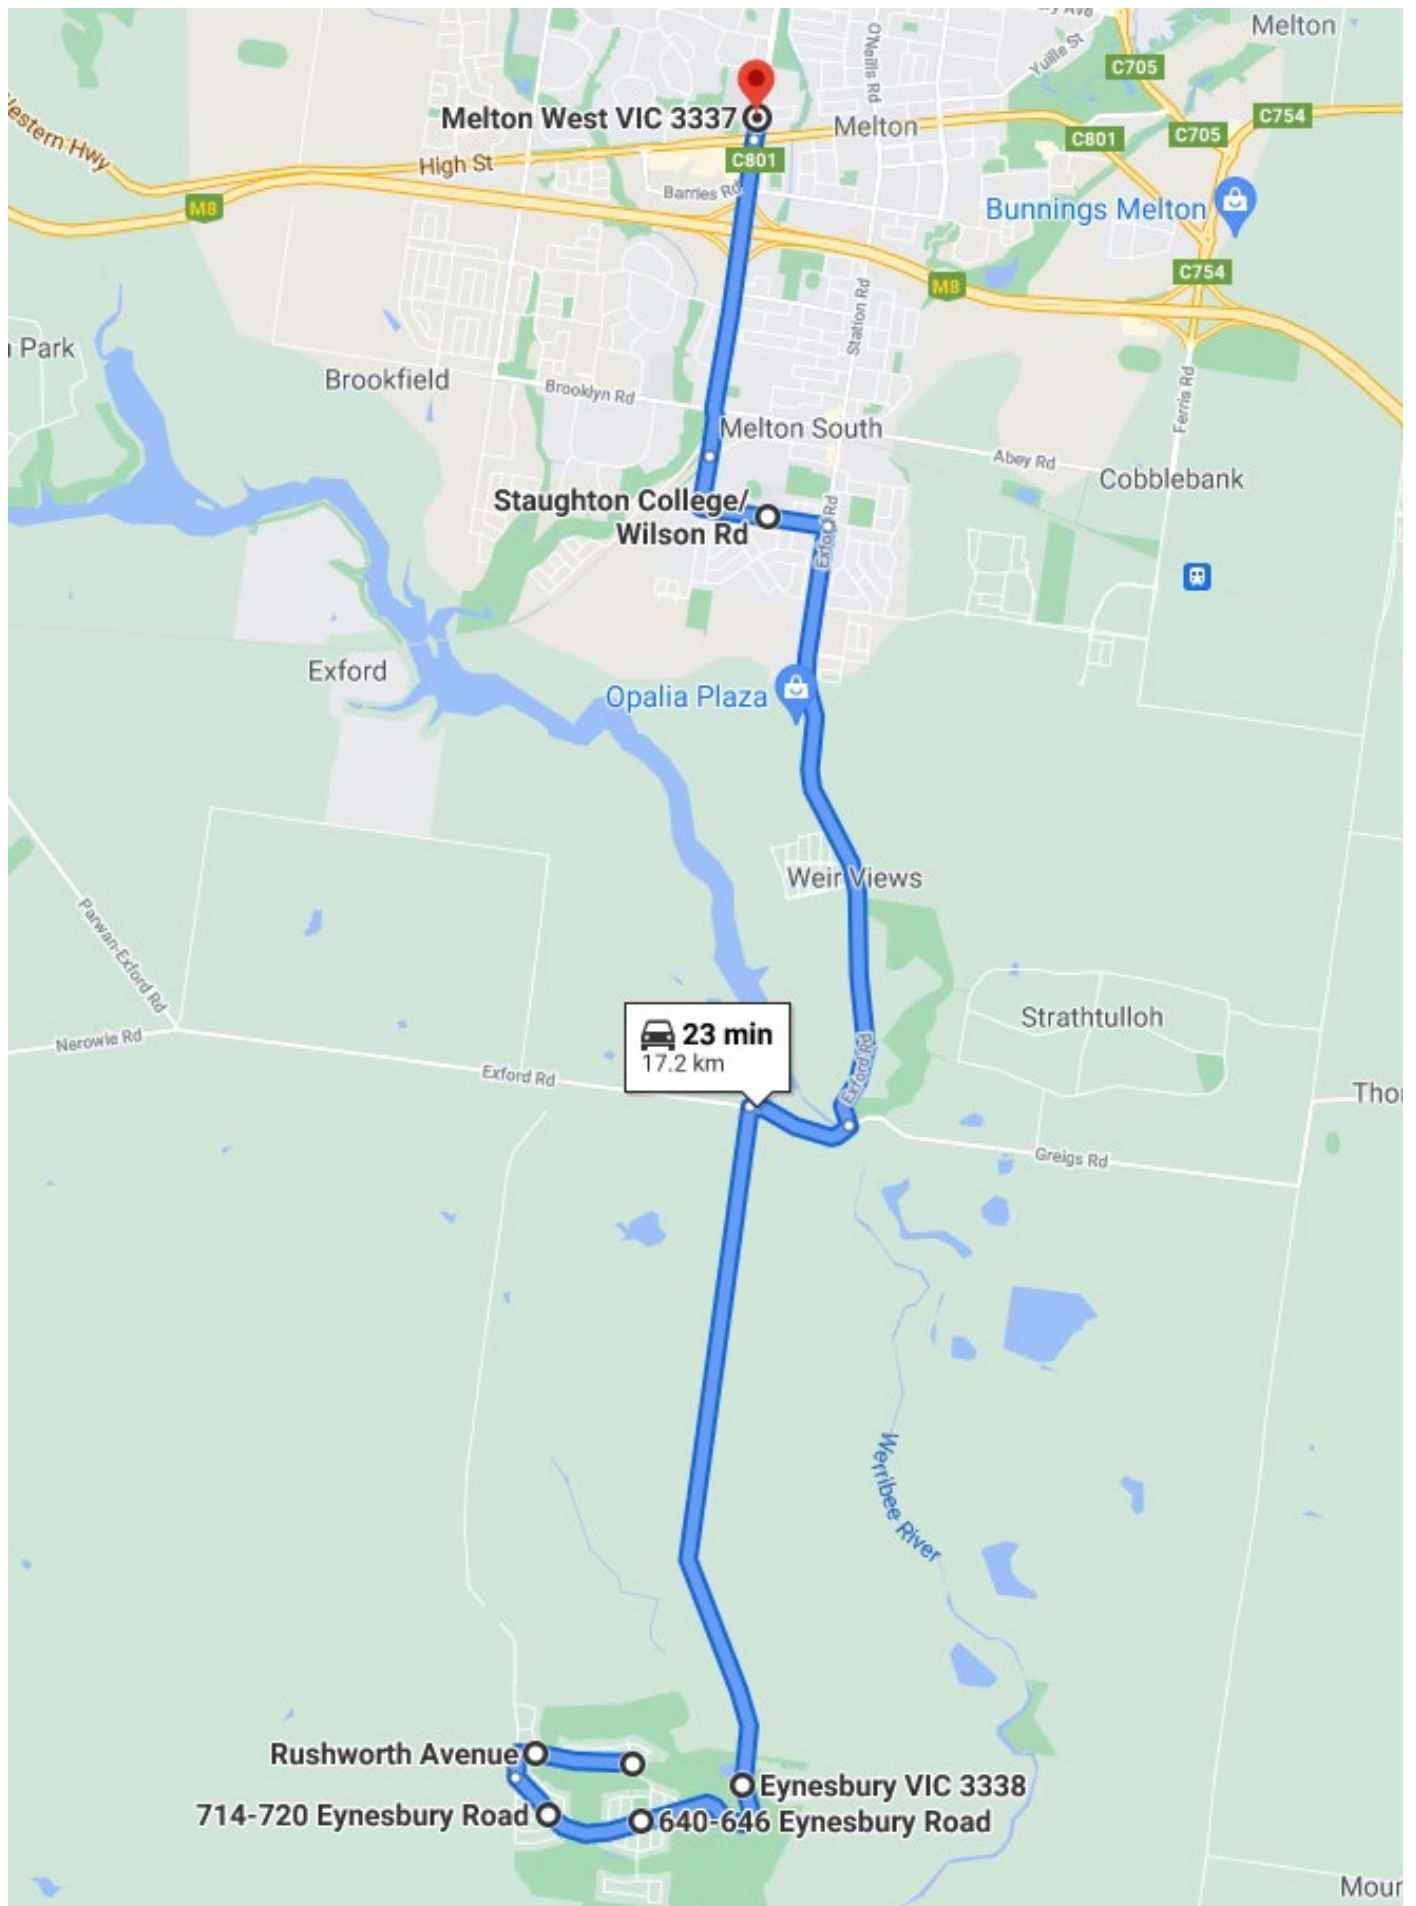

Eynesbury – Melton School Bus

Morning Route

- Cnr Bendigo Drive and Rushworth Ave 7.45am
- 62 Rushworth Avenue 7.47am
- 671 Eynesbury Road 7.49am
- 611 Eynesbury Road 7.51am
- Corner of Eynesbury Rd & Walhalla Dr 7.53am
- Staughton College 8.07am
- Melton Secondary College 8.15am

Afternoon Route

- Melton Secondary College 3.40pm – Depart 3:48pm
- Staughton College 3.55pm
- Corner of Eynesbury Rd & Walhalla Dr 4.10pm
- Cnr Bendigo Drive and Rushworth Ave 4.15pm
- 62 Rushworth Avenue 4.17pm
- 671 Eynesbury Road 4.20pm
- 611 Eynesbury Road 4.22pm

Morning Route

Afternoon Route